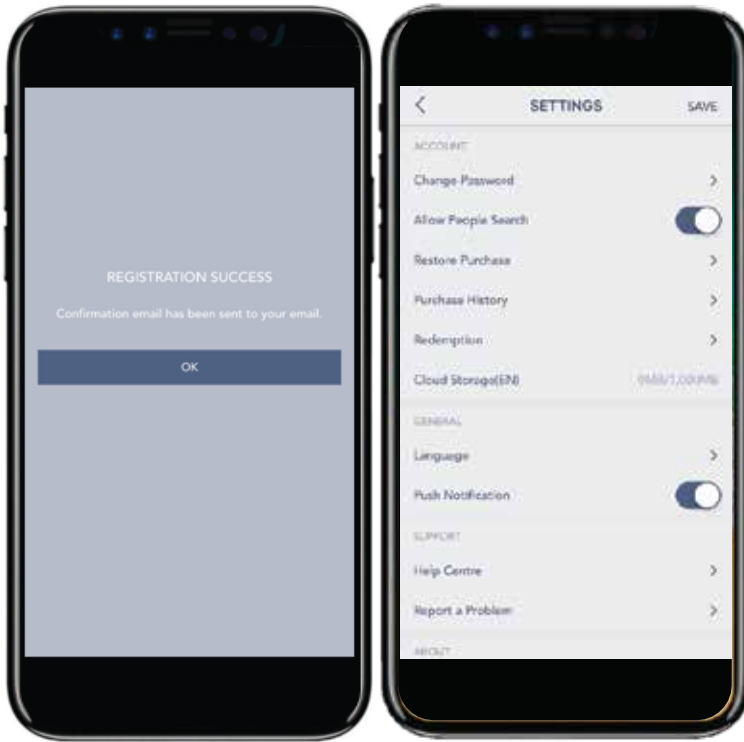

GOXD Memto App - Others 應用程式 - 其他

Personal Profile Settings

個人資料設置

You are able to change your user profile password, language settings, notification settings, other additional profile and access to user application version for reference.

Key Feature Settings :

- Purchase History
- Change password
- Notification settings
- Code redeem
- Firmware version for Memto App

您可以更改用戶配置文件密碼，語言設置，通知設置，其他附加配置文件和訪問用戶應用程序版本以供參考。

主要功能設置：

- 購買歷史
- 更改密碼
- 通知設置
- 代碼兌換
- Memto App 韌體版本