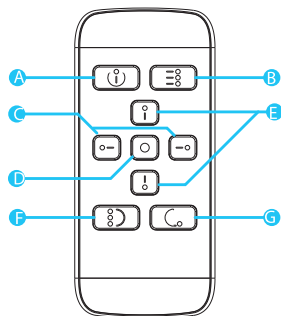

Remote Control 遙控器

Instruction guide of your remote control
遙控器的使用說明

Remove the plastic strip on the battery lid
取下電池蓋上的塑料條

- **A** On / Off Turn On/ Off the picture frame
  打開/關閉相框
- **B** Settings 設置 Go to settings menu
  轉到設置菜單
- **C** Left / Right Menu navigation / Video playback control
  左 / 右 菜單導航 / 圖片播放控制
- **D** Play 播放 Select / Play / Pause
  選擇 / 播放 / 暫停
- **E** Up / Down Menu navigation / Quick picture browse
  上 / 下 菜單導航 / 快速瀏覽圖片
- **F** Not Applicable on 13" Picture Frame
- **G** Back 返回 Go back to the last step
  退回上一步