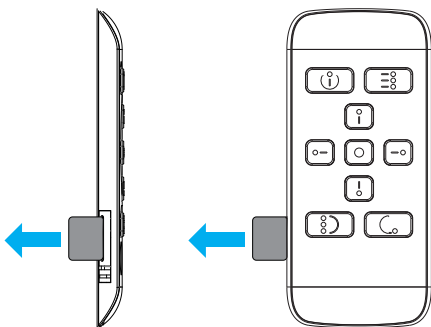

Remote Control 遙控器

Instruction guide of your remote control
遙控器的使用說明

Remove the plastic strip on the battery lid
取下電池蓋上的塑料條

- **A** On / Off Turn On/ Off the picture frame
  打開/關閉相框
- **B** Settings 設置 Go to settings menu
  轉到設置菜單
- **C** Left / Right Menu navigation / Video playback control
  左 / 右 菜單導航 / 圖片播放控制
- **D** Play 播放 Select / Play / Pause
  選擇 / 播放 / 暫停
- **E** Up / Down Menu navigation / Quick picture browse
  上 / 下 菜單導航 / 快速瀏覽圖片
- **F** Not Applicable on 13" Picture Frame
- **G** Back 返回 Go back to the last step
  退回上一步