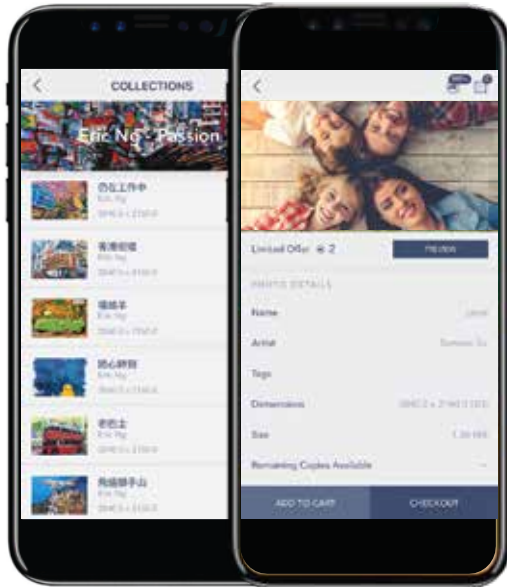

## 5 New photo lists

- Display the latest photos from our global artists collection

新照片列表

- 顯示我們全球藝術家收藏的最新照片

## 6 Collection

- Display GOXD recommended photo collections

照片集

- 顯示GOXD推薦的照片集

## Memto™ Global Artists Mentor™ 全球藝術家收藏

MemtoWorld™ is an online image gallery created for global artists who would like to share their works with audience around the world. Artworks from Global artists and contributors can be found and purchased from our licensed library. Providing a great platform to earn profits & exposure by uploading their artworks to MemtoWorld™.