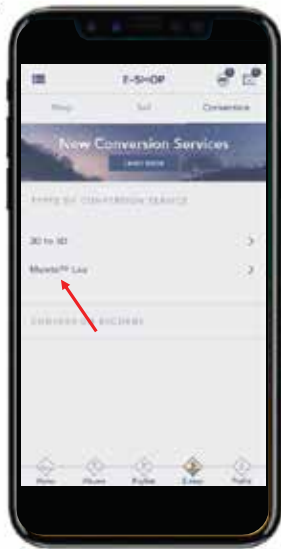

Select the memto live conversion service under the conversion tap in E-shop