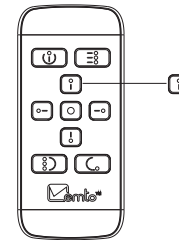

## Connect to your Picture Frame 連接到你的相框

After choosing the QR code (ios/ android), Scan the QR code via your phone. Then start pairing  
選擇QR碼後。通過手機掃描QR碼。然後開始配對

## Connect to your Picture Frame 連接到你的相框

The skyline photo will be appeared, when your frame is connected to your phone

當您的相框連接到手機時，會出現天際線照片。

## Remote control functions 遙控器按鈕功能

To access your album page directly,  
press "UP" key

"UP" 鍵的另一個功能。

"速度" 鍵可直接選擇相冊頁面

To access the picture function settings, press the "display menu" button

按主菜單按鈕將進入相框功能設置