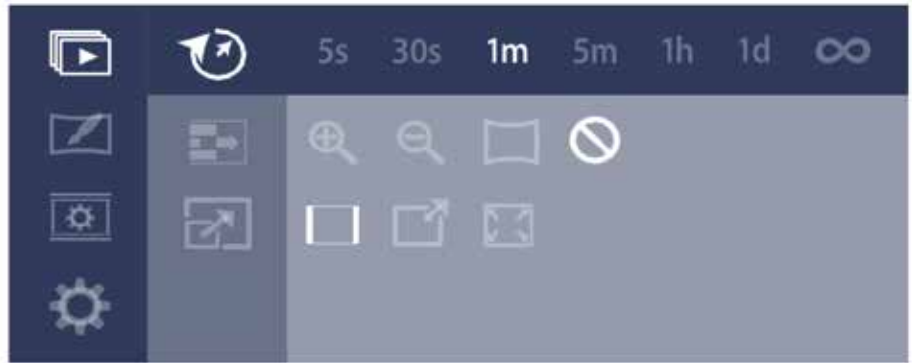

## Connect to your Picture Frame 連接到你的相框

The skyline photo will be appeared, when your frame is connected to your phone

當您的相框連接到手機時，會出現天際線照片。

## Remote control functions 遙控器按鈕功能

To access your album page directly,  
press "UP" key

"UP" 鍵的另一個功能。

"速度" 鍵可直接選擇相冊頁面

To access the picture function settings, press the "display menu" button

按主菜單按鈕將進入相框功能設置

Playlist setup 播放列表設置

Photo display time adjustment 照片顯示時間調整

Photo display mode adjustment (zoom in/ zoom out/ fade in & out/ None)  
照片顯示模式調整 (放大/縮小/淡入/淡出/無)

Photo transition mode adjustment (fit to screen/ fill screen/ full screen)  
照片過渡模式調整 (適合屏幕/填充屏幕/全屏)