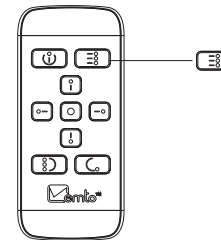

## Connect to your Picture Frame 連接到你的相框

After choosing the QR code (ios/ android), Scan the QR code via your phone. Then start pairing  
選擇QR碼後。通過手機掃描QR碼。然後開始配對

## Connect to your Picture Frame 連接到你的相框

The skyline photo will be appeared, when your frame is connected to your phone

當您的相框連接到手機時，會出現天際線照片。

## Remote control functions 遙控器按鈕功能

To access your album page directly,  
press "UP" key

"UP" 鍵的另一個功能。

"速度" 鍵可直接選擇相冊頁面

To access the picture function settings, press the "display menu" button

按主菜單按鈕將進入相框功能設置