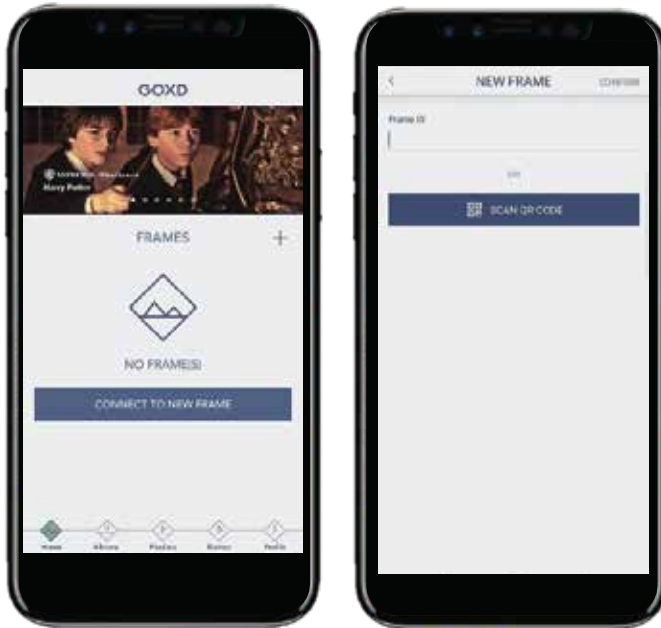

Choose your language  
選擇你的語言

Then choose your local wifi network  
然後選擇您當地的無線網絡

# Set up your picture frame 設置你的相框

Select and confirm your wifi  
確認您的網絡

Then type in your password  
然後輸入您的密碼

## Set up your picture frame 設置你的相框

If the password is correct, it will show as "Wifi Connected"  
如果密碼正確，它將顯示“Wifi Connected”

Select the ios/ android QR code on your Memto Picture frame  
在Memto相框上選擇ios / android QR代碼

# Connect to your Picture Frame 連接到你的相框

GOXD Memto App - Memto Live™

Open the GOXD Memto App through your phone.  
Then click the "+" sign next to FRAMES  
通過手機打開GOXD Memto App。然後點擊  
FRAMES旁邊的“+”符號